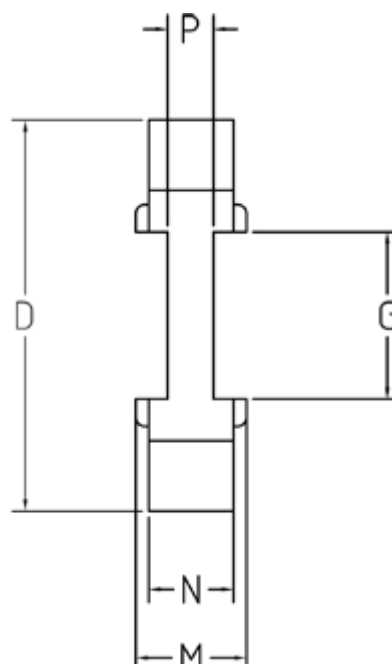

Data Sheet

Article number: 333500901

Description: Element Klonex ES 19/24
Yellow Spder 92Sh A

Measures

D = 20
G = 7,2
M = 10
N = 8
P = 2.0